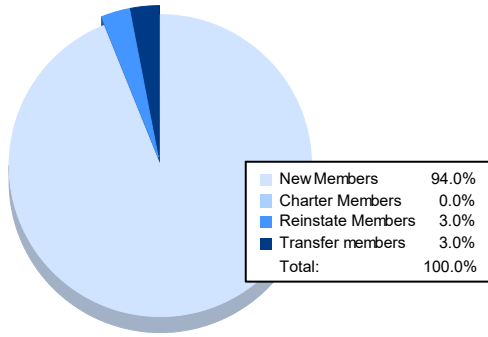

Year	New Clubs	Dropped Clubs	Gain/ Loss Clubs	New Members	Charter Members	Reinstate Members	Transfer Members	Total Member Added	Total Members Dropped	Gain/ Loss Members
2016-2017	0	0	0	112	2	5	11	130	138	-8
2017-2018	0	3	-3	66	6	6	29	107	207	-100
2018-2019	0	2	-2	66	1	5	3	75	170	-95
2019-2020	0	1	-1	63	0	3	12	78	120	-42
2020-2021	0	1	-1	94	0	3	3	100	141	-41
<b>Average</b>	<b>0</b>	<b>1</b>	<b>-1</b>	<b>80</b>	<b>2</b>	<b>4</b>	<b>12</b>	<b>98</b>	<b>155</b>	<b>-57</b>

### Membership Composition June 2021 Cumulative