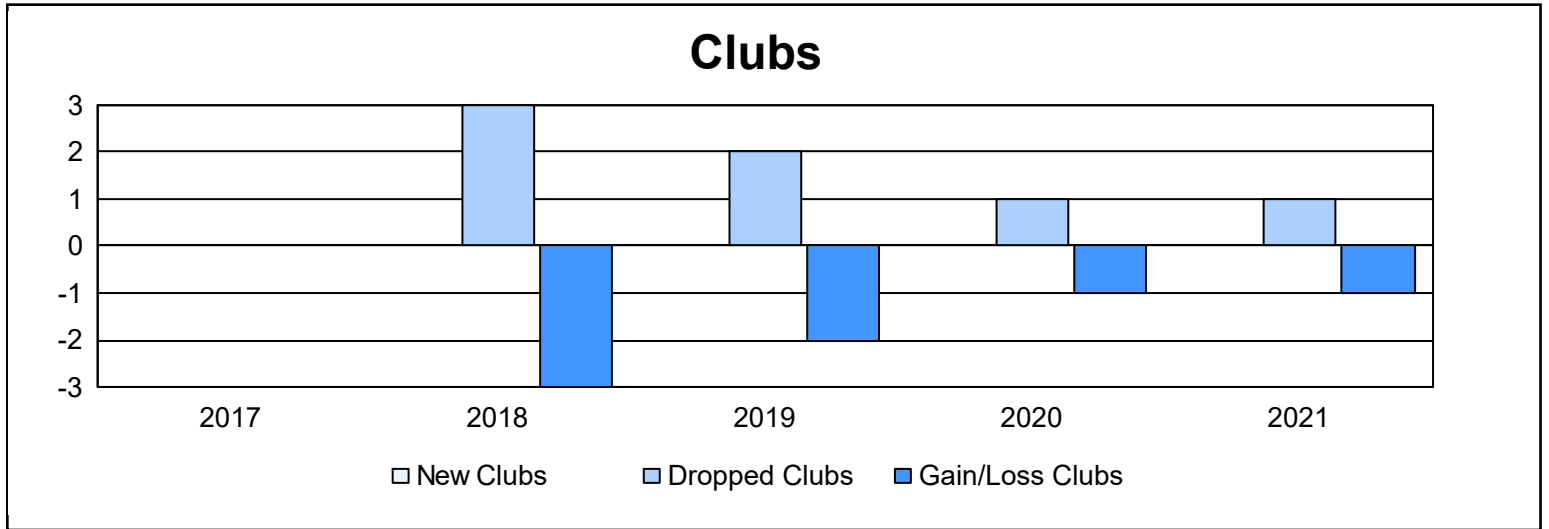

Year	New Clubs	Dropped Clubs	Gain/ Loss Clubs	New Members	Charter Members	Reinstate Members	Transfer Members	Total Member Added	Total Members Dropped	Gain/ Loss Members
2016-2017	0	0	0	112	2	5	11	130	138	-8
2017-2018	0	3	-3	66	6	6	29	107	207	-100
2018-2019	0	2	-2	66	1	5	3	75	170	-95
2019-2020	0	1	-1	63	0	3	12	78	120	-42
2020-2021	0	1	-1	94	0	3	3	100	141	-41
<b>Average</b>	<b>0</b>	<b>1</b>	<b>-1</b>	<b>80</b>	<b>2</b>	<b>4</b>	<b>12</b>	<b>98</b>	<b>155</b>	<b>-57</b>

### Membership Composition June 2021 Cumulative