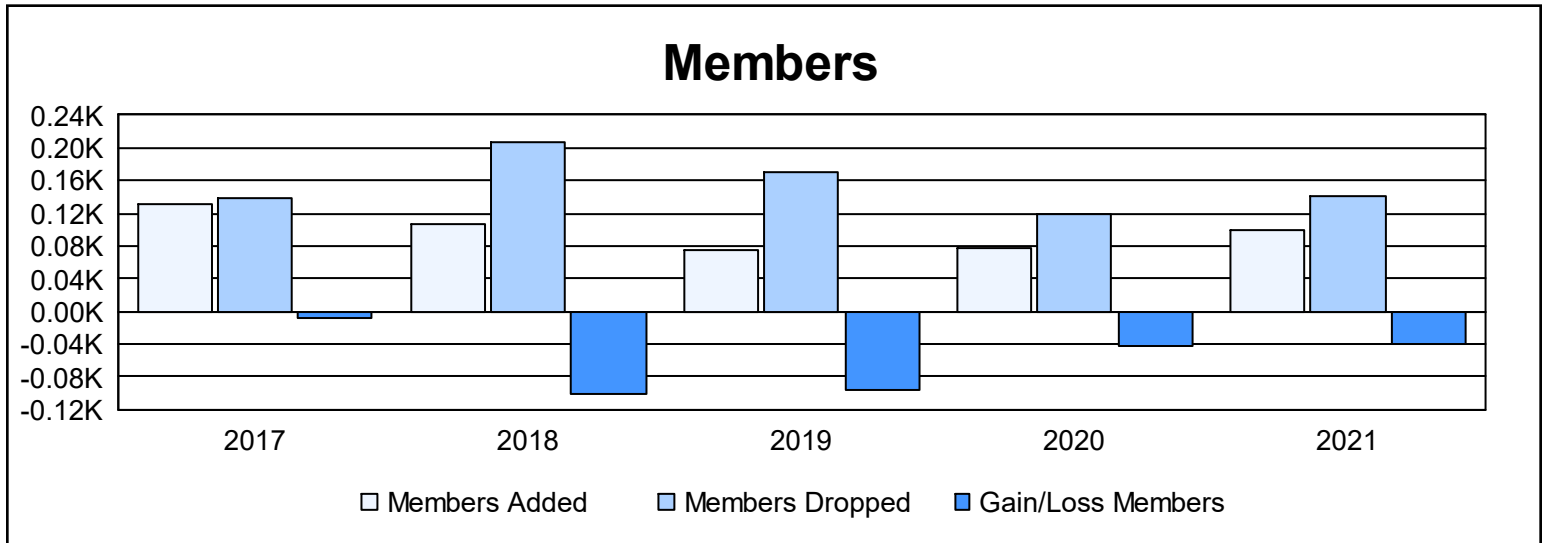

Year	New Clubs	Dropped Clubs	Gain/ Loss Clubs	New Members	Charter Members	Reinstate Members	Transfer Members	Total Member Added	Total Members Dropped	Gain/ Loss Members
2016-2017	0	0	0	112	2	5	11	130	138	-8
2017-2018	0	3	-3	66	6	6	29	107	207	-100
2018-2019	0	2	-2	66	1	5	3	75	170	-95
2019-2020	0	1	-1	63	0	3	12	78	120	-42
2020-2021	0	1	-1	94	0	3	3	100	141	-41
<b>Average</b>	<b>0</b>	<b>1</b>	<b>-1</b>	<b>80</b>	<b>2</b>	<b>4</b>	<b>12</b>	<b>98</b>	<b>155</b>	<b>-57</b>

### Membership Composition June 2021 Cumulative